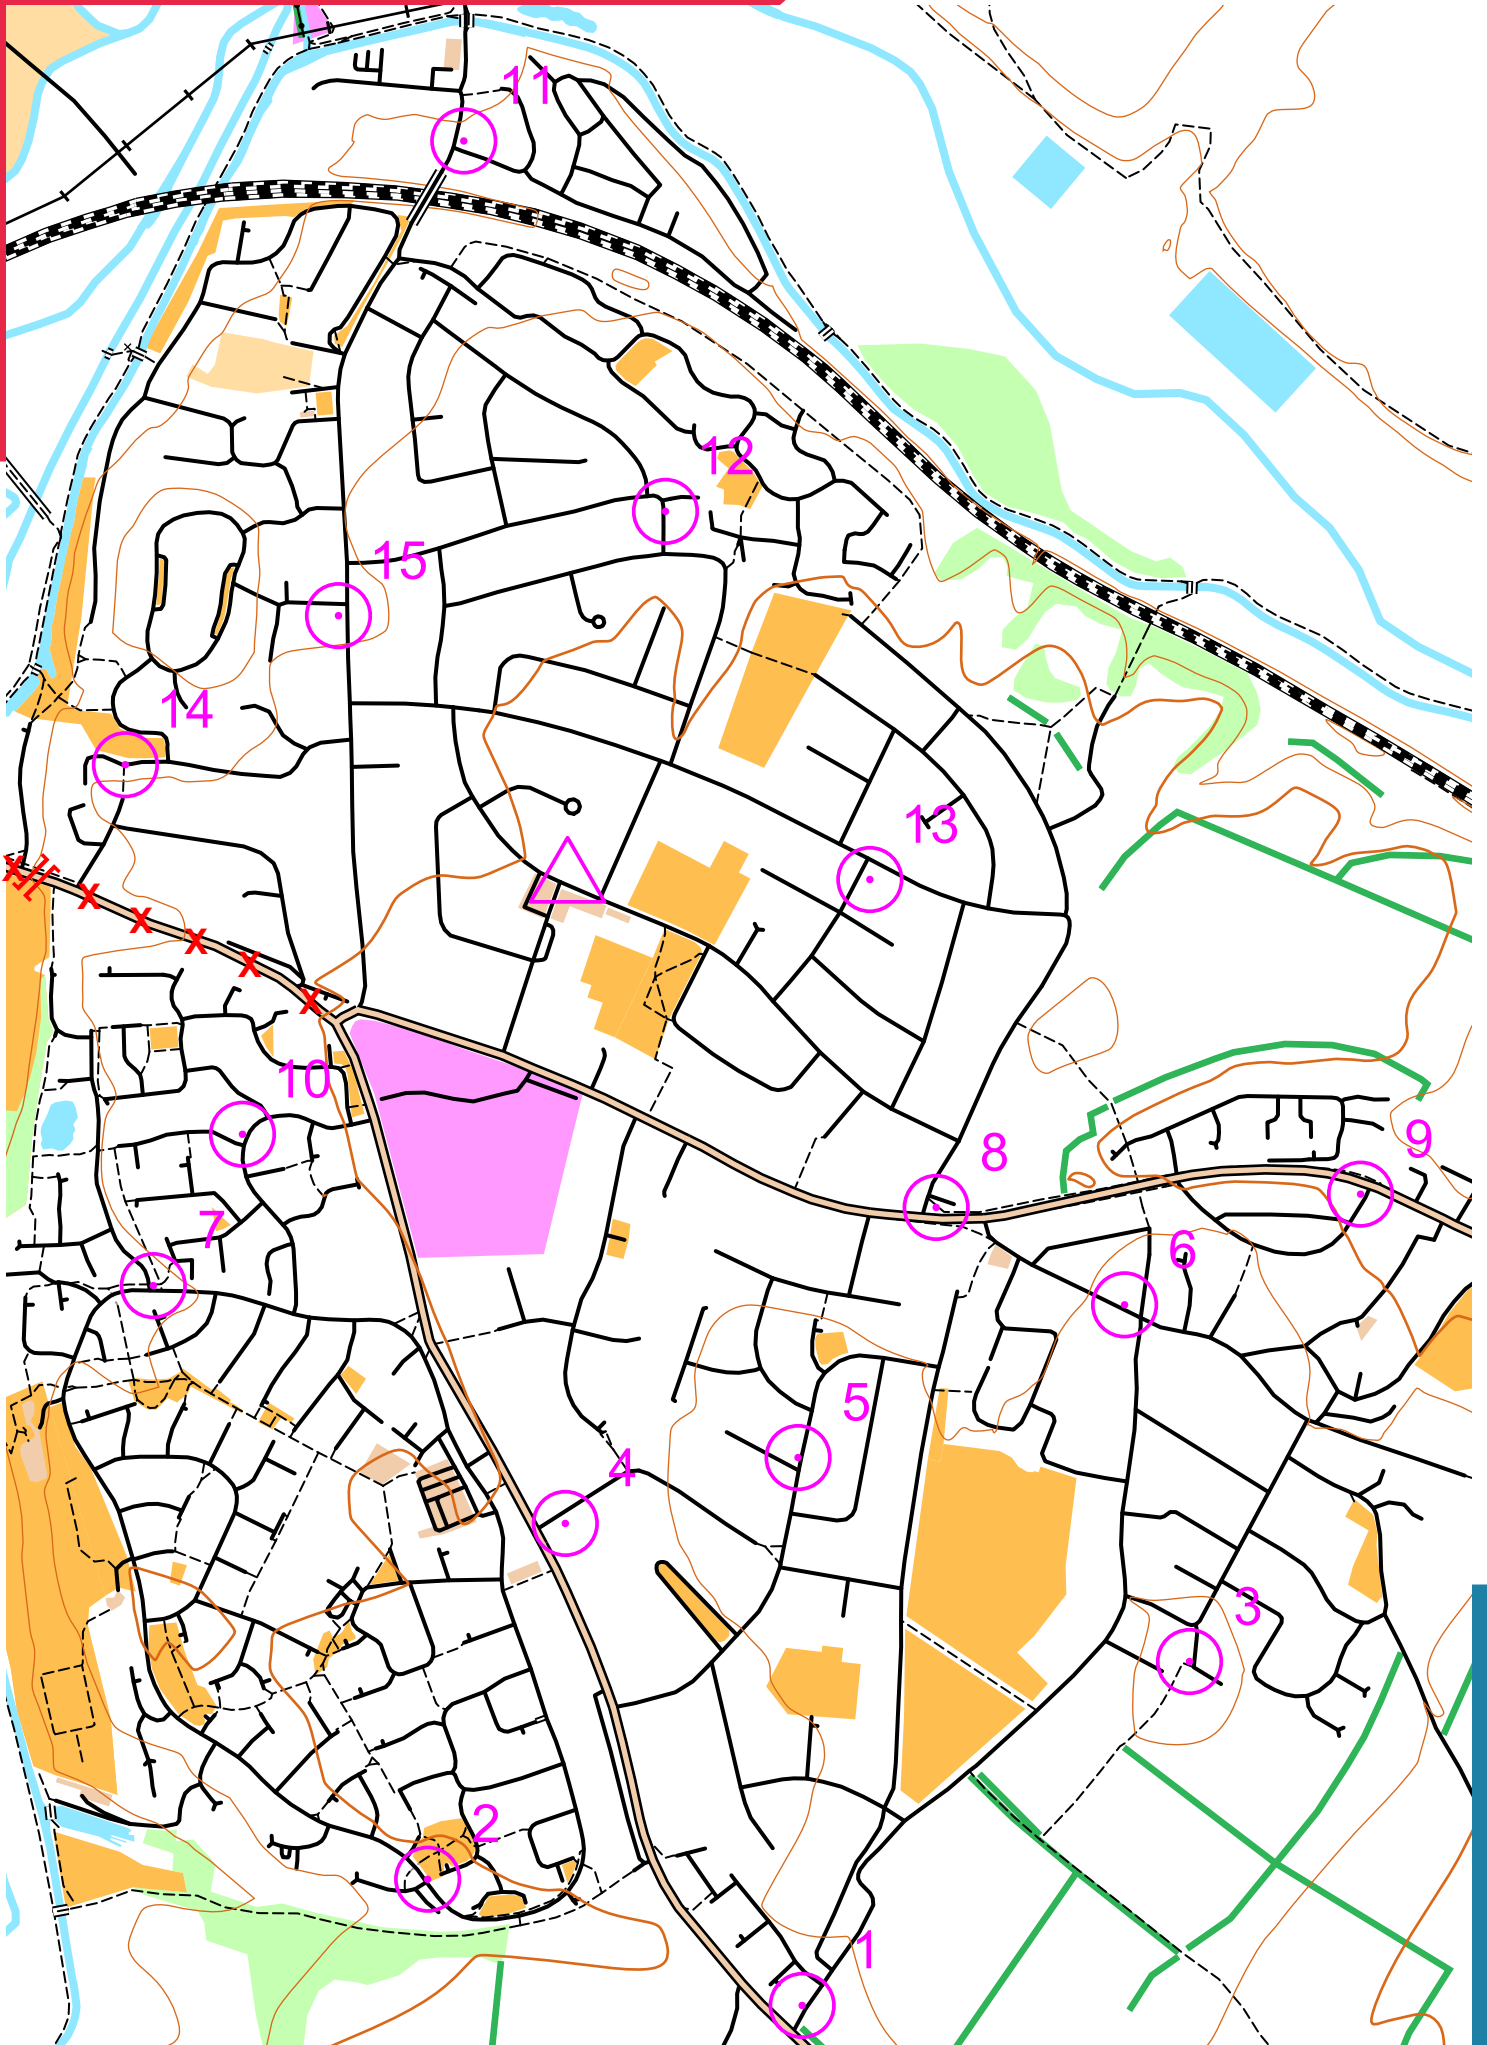

# WEeping CROSS POST BOXES

scale 1:10000, contours 10m  
500m

Map data (c) OpenStreetMap, available under the Open Database Licence.  
Contains OS data (c) Crown copyright & database right OS 2013-2017.  
OOM created by Oliver O'Brien. Make your own: <http://oomap.co.uk/>