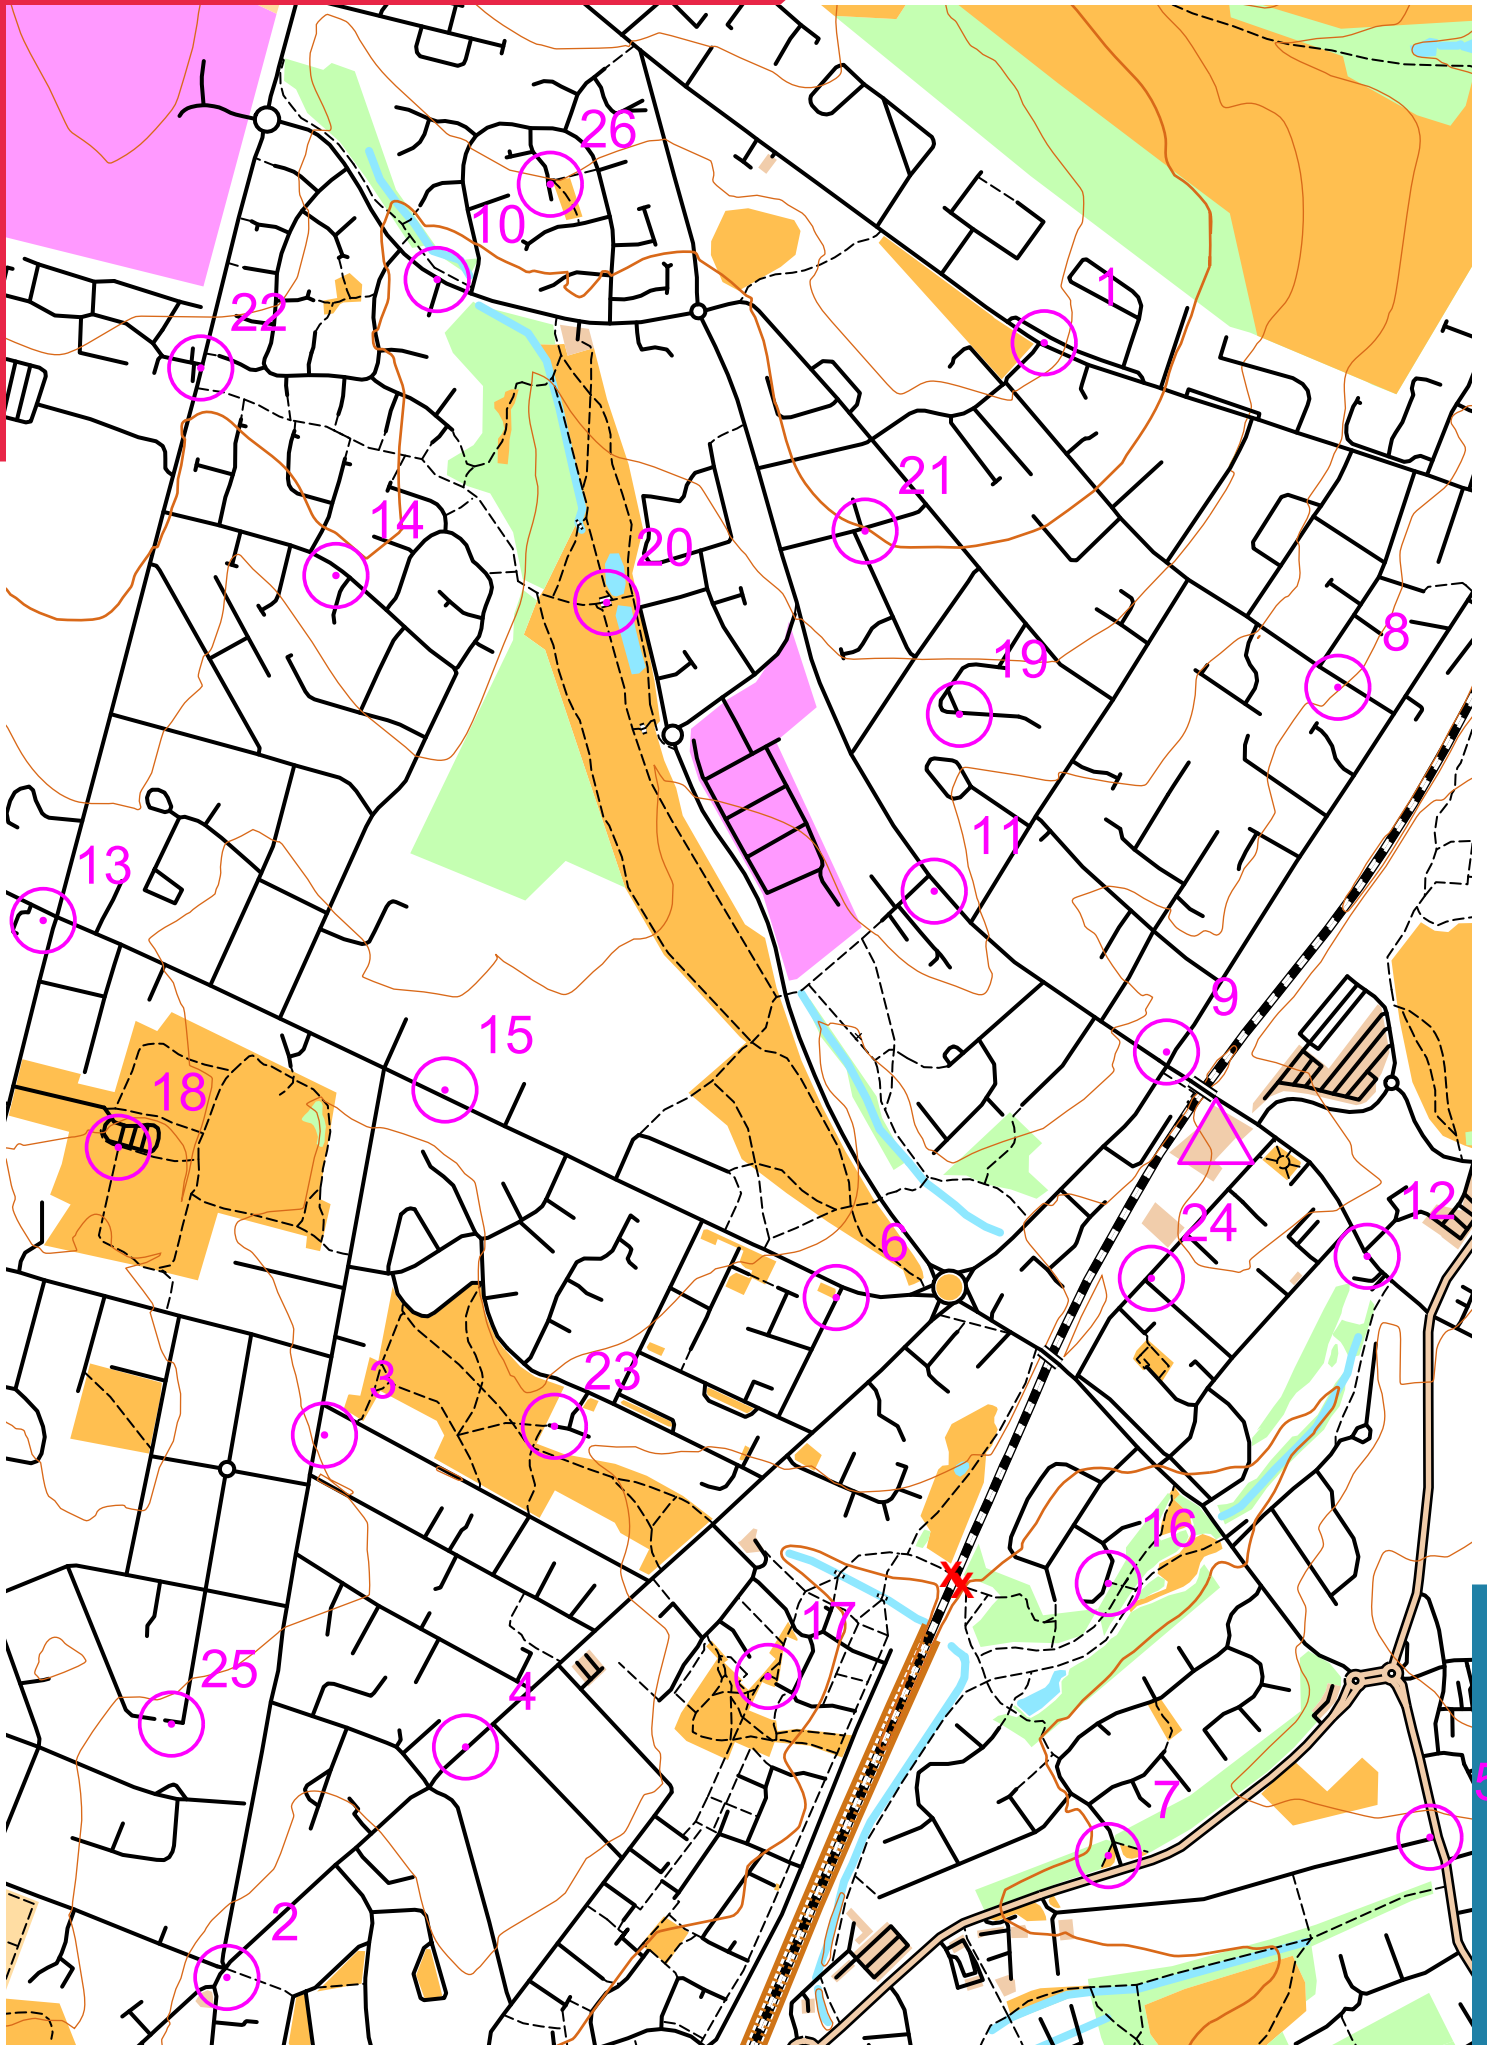

HEDNESFORD SCORE 45 MINS

scale 1:10000, contours 10m
500m

Map data (c) OpenStreetMap, available under the Open Database Licence.
Contains OS data (c) Crown copyright & database right OS 2013-2017.
OOM created by Oliver O'Brien. Make your own: <http://oomap.co.uk/>