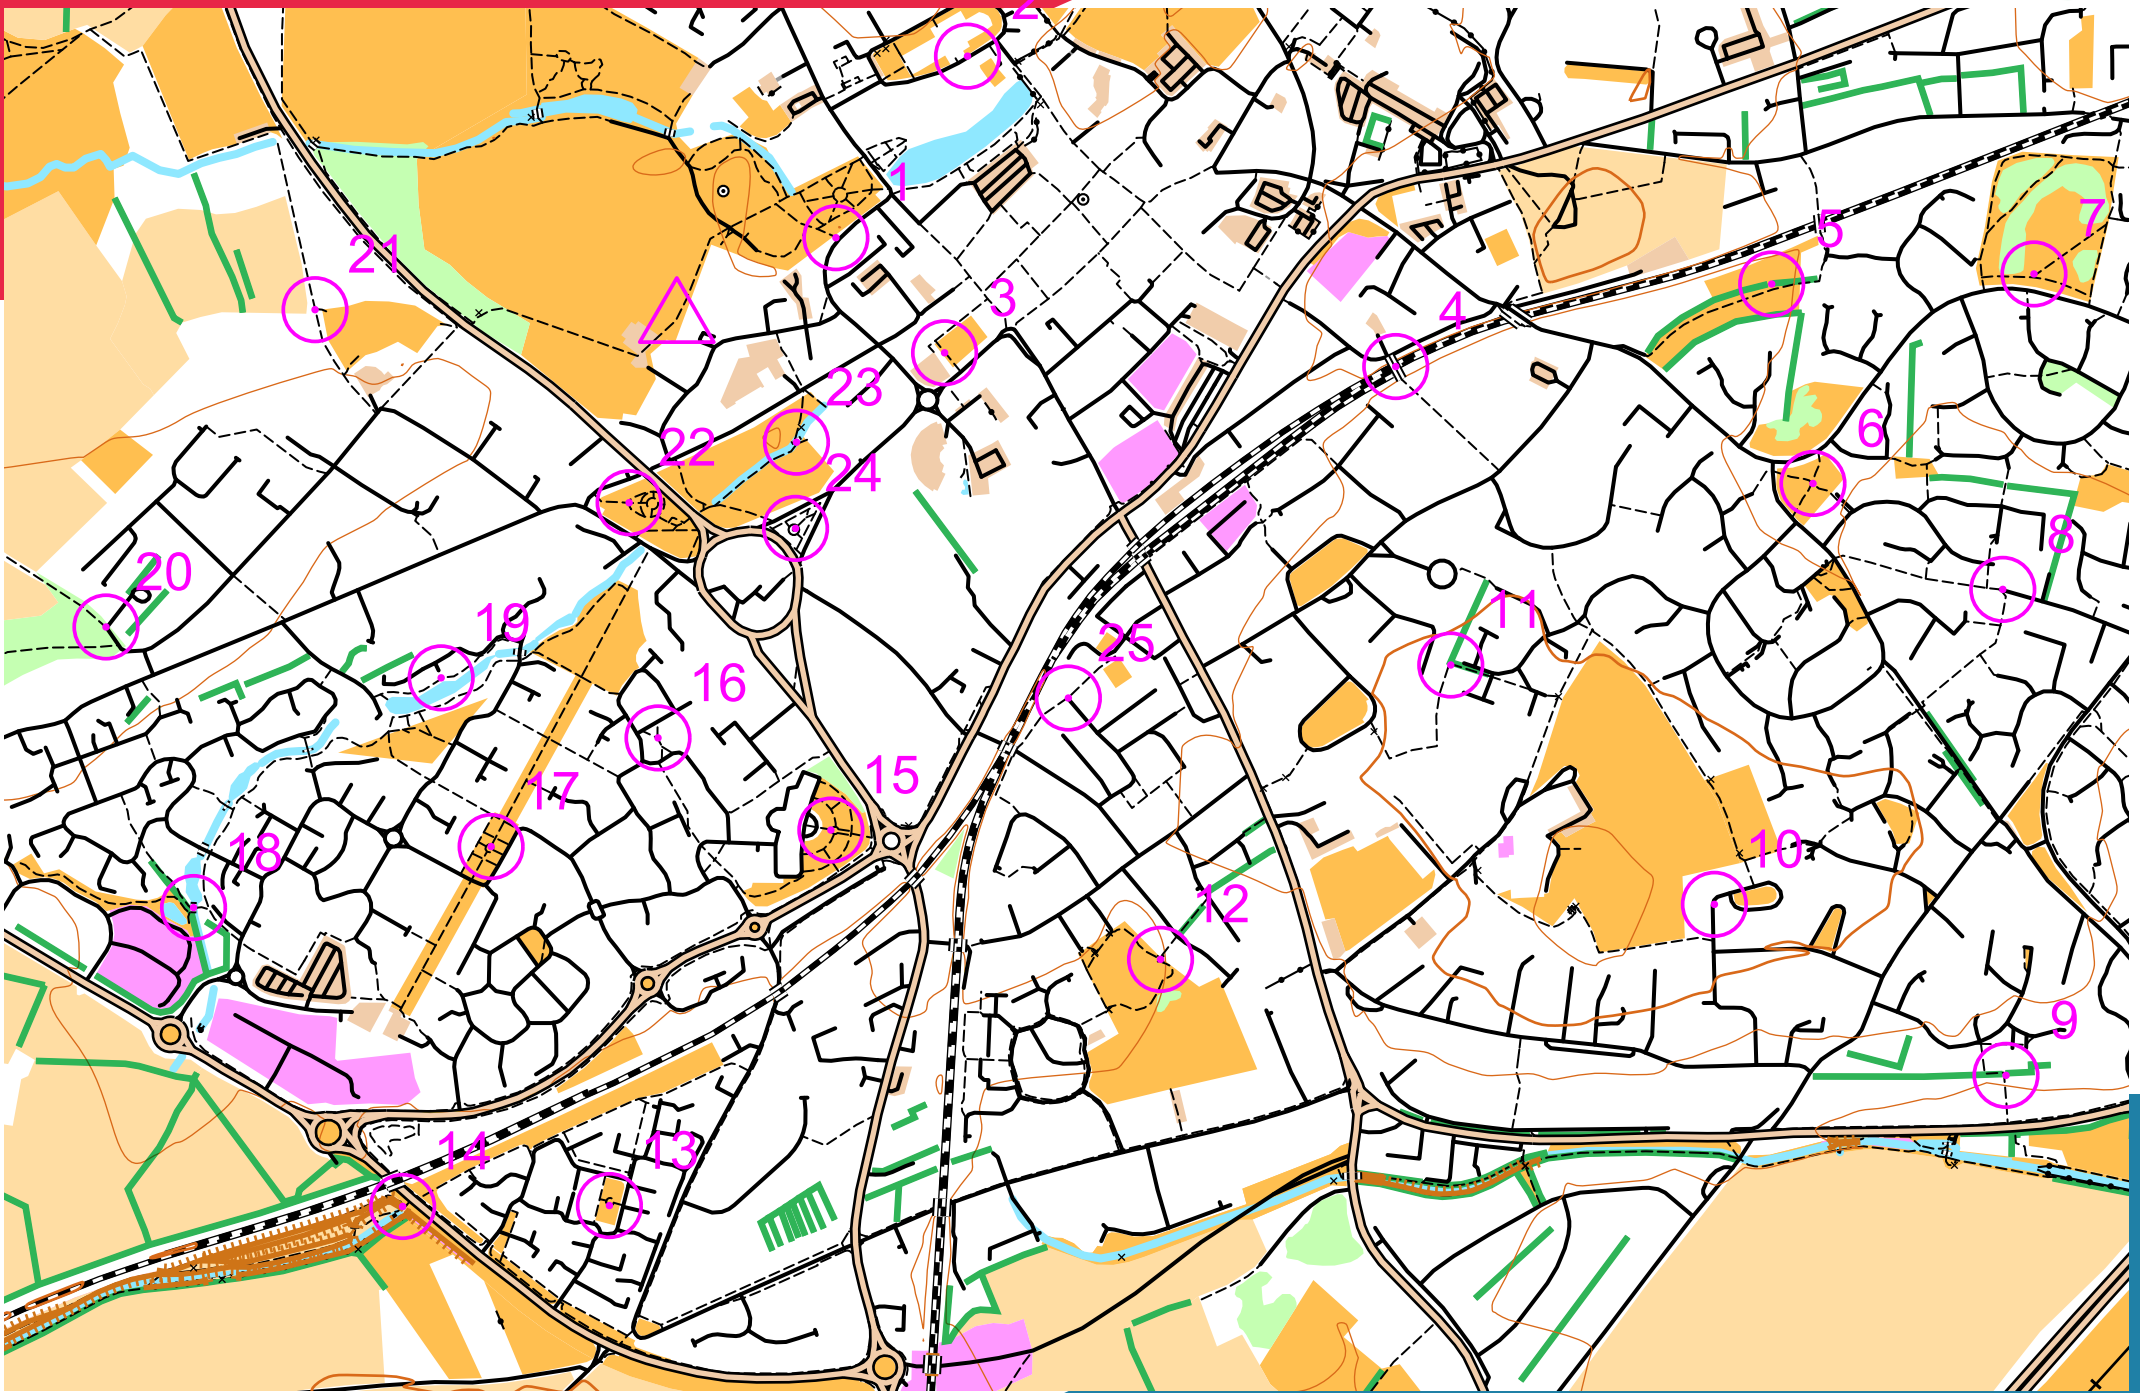

LICHFIELD 60 MINUTE SCORE

scale 1:10000, contours 10m
500m

Map data (c) OpenStreetMap, available under the Open Database Licence.
Contains OS data (c) Crown copyright & database right OS 2013-2017.
OOM created by Oliver O'Brien. Make your own: <http://oomap.co.uk/>